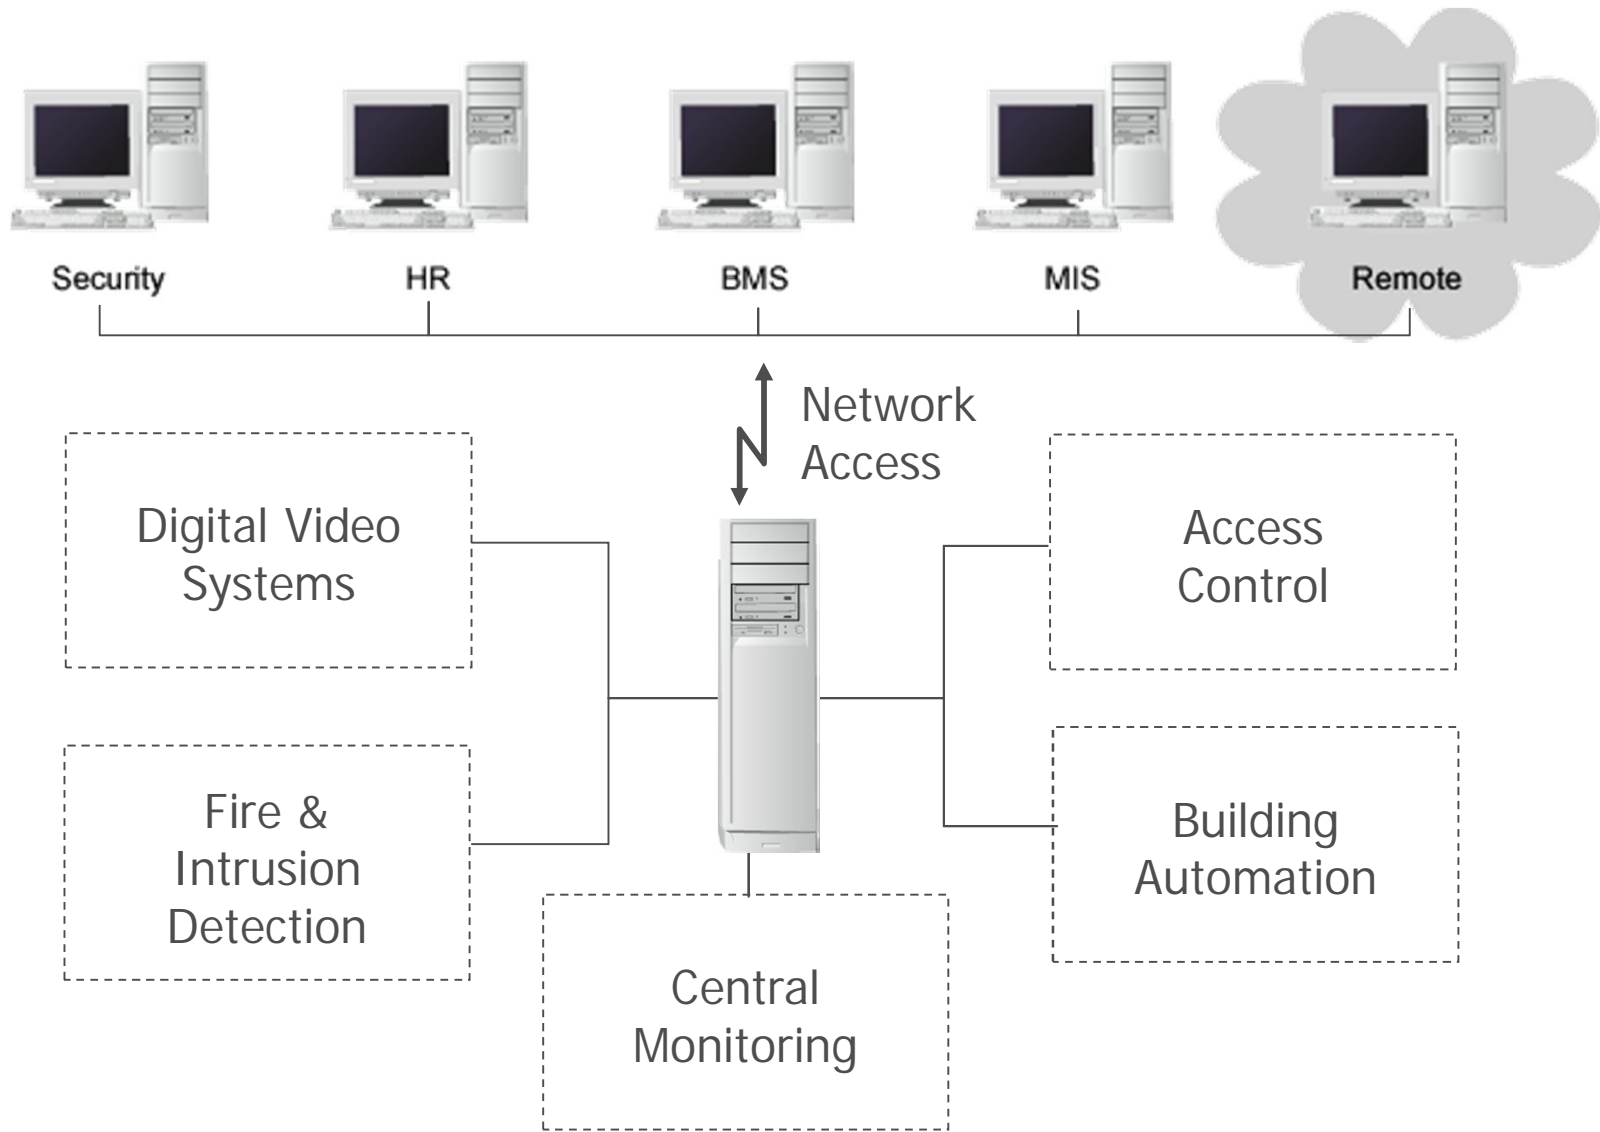

Integrated Systems