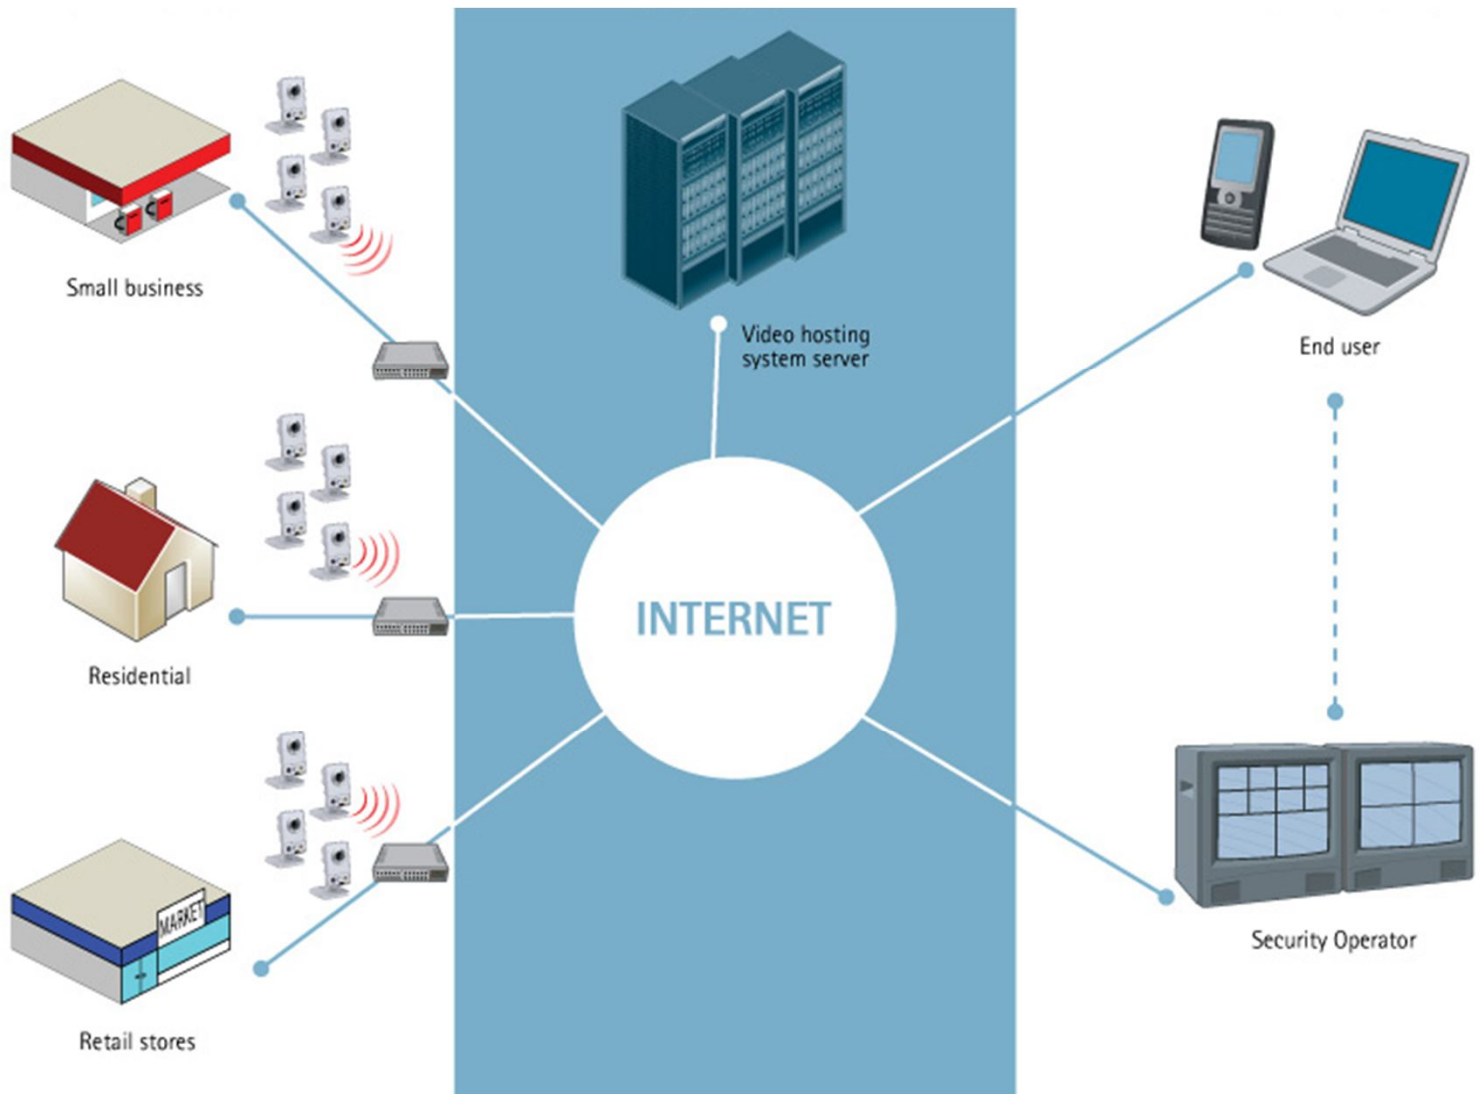

Hosted Video – Overview